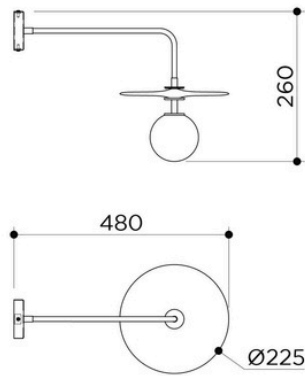

Modern Metier

Dimensions

Variations

METAL FINISHES

PATINA

PLATED

POWDER COAT

PLAT GLASS FINISHES