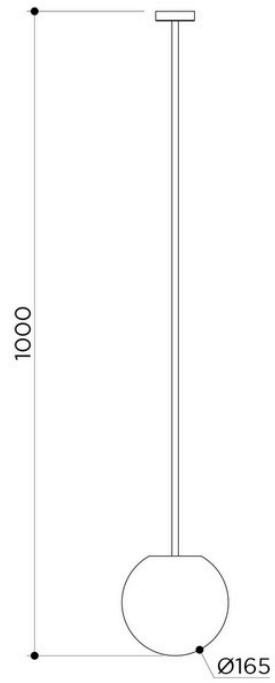

Modern Metier

Planette Alabaster Pendant Light

Designer

Contain

Specifications

SKU: ABA.118

Typology: Pendant lights

Materials: Alabaster structure and optical lens

Available in 16,5 cm Ø / 18 cm Ø / 22 cm Ø

Socket: E27

Wattage: Max 20 W Only LED

Voltage: 220/240 V

Included bulb: 10W LED 2700K

Collection: 2021

Lead time: 4/8 weeks

Origin: Handcrafted in Mallorca, Spain

Modern Metier

Dimensions

Variations

METAL FINISHES

Polished Brass

Brushed Brass

PATINA

Brushed Aged Brass