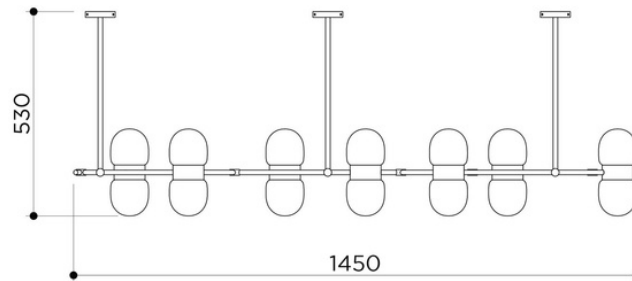

Modern Metier

Dimensions

Variations

METAL FINISHES

Polished Brass

Brushed Brass

PATINA

Brushed Aged Brass

Blackened Brass

PLATED

Polished Nickel

Brushed Nickel

POWDER COAT

Total Matte Black

Total Matte White