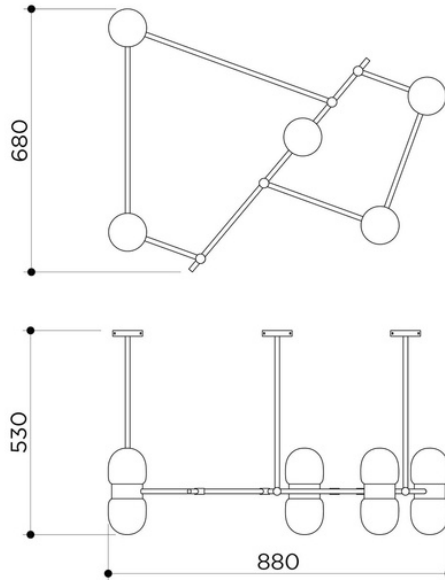

Modern Metier

Dimensions

Variations

METAL FINISHES

Polished Brass

Brushed Brass

PATINA

Brushed Aged Brass

Blackened Brass

PLATED

Polished Nickel

Brushed Nickel

POWDER COAT

Total Matte Black

Total Matte White