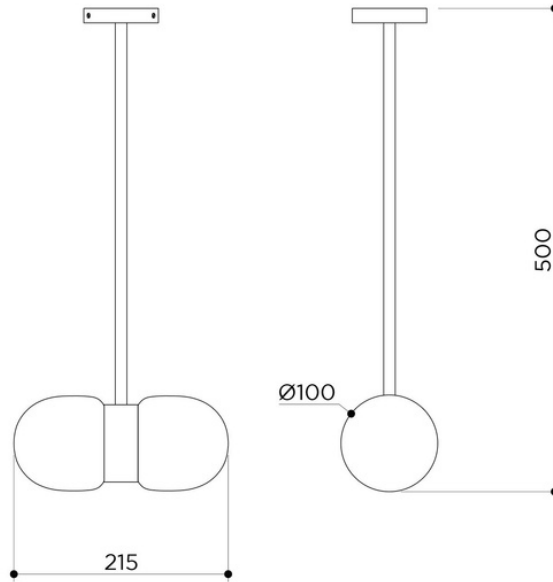

Modern Metier

Dimensions

Variations

METAL FINISHES

Polished Brass

Brushed Brass

PATINA

Brushed Aged Brass

Blackened Brass

PLATED

Polished Nickel

Brushed Nickel

POWDER COAT

Total Matte Black

Total Matte White