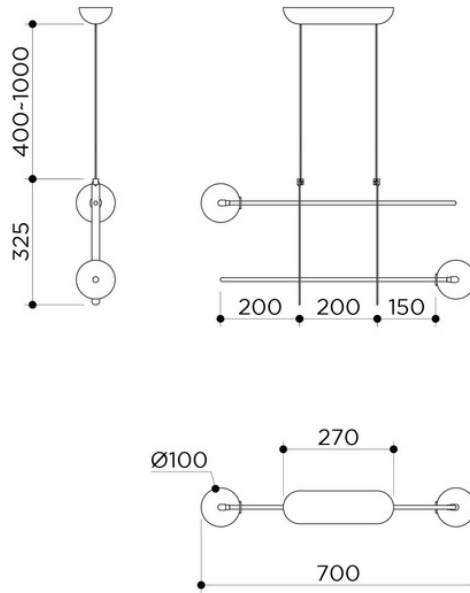

Modern Metier

Dimensions

Variations

METAL FINISHES

Polished Brass

Brushed Brass

PATINA

Brushed Aged Brass

Blackened Brass

PLATED

Polished Nickel

Brushed Nickel

POWDER COAT

Total Matte Black

Total Matte White