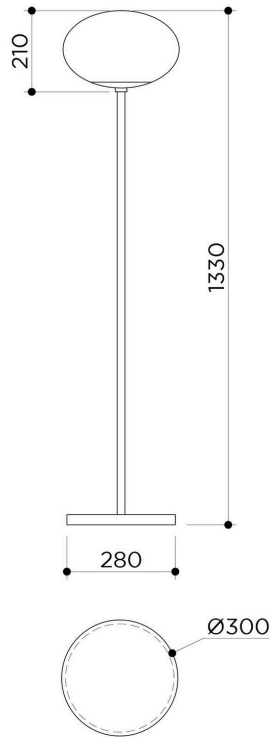

Modern Metier

Dimensions

Variations

METAL FINISHES

Polished Brass

Brushed Brass

PATINA

Brushed Aged Brass

Blackened Brass

PLATED

Polished Nickel

Brushed Nickel

POWDER COAT

Total Matte Black

Total Matte White

TERRAZZO / STONES FINISHES

White Terrazzo

Grey Marble

Zarci Marble

Black Terrazzo

Travertine Stone

Alabaster