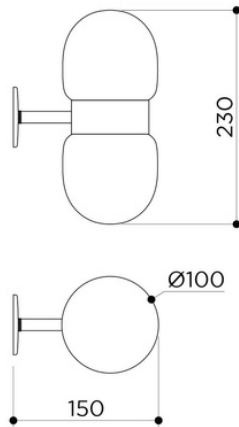

### Specifications

SKU: NUV.122

Typology: Wall lights

Materials: Brass, 3D printed PLA structure and opal glass.

Socket: G9

Wattage: Max 10 W Only LED

Voltage: 220/240 V

Included bulb: 2 x G9 3 W or 4,5 W Dimmable

## Dimensions