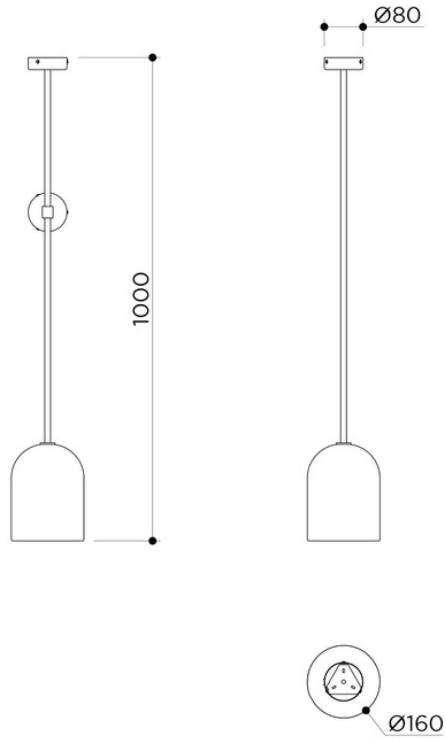

Modern Metier

Dimensions

Variations

METAL FINISHES

Polished Brass

Brushed Brass

PATINA

Brushed Aged Brass

Blackened Brass

PLATED

Polished Nickel

Brushed Nickel

POWDER COAT

Total Matte Black

Total Matte White