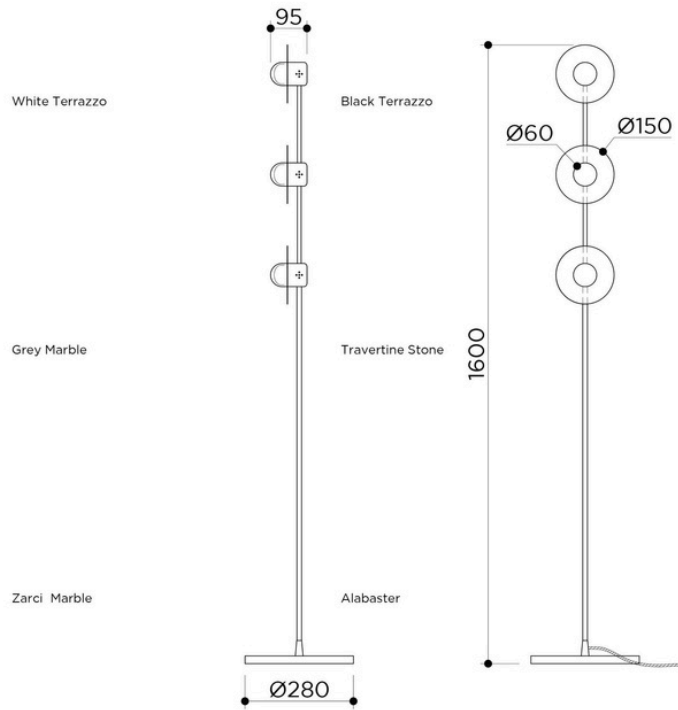

Modern Metier

Dimensions

Variations

METAL FINISHES

Polished Brass

Brushed Brass

PATINA

Brushed Aged Brass

Blackened Brass

PLATED

Polished Nickel

Brushed Nickel

POWDER COAT

Total Matte Black

Total Matte White

TERRAZZO / STONES FINISHES

White Terrazzo

Black Terrazzo

Grey Marble

Travertine Stone

Zarci Marble

Alabaster

ALBA GLASS FINISHES

Clear

Frosted