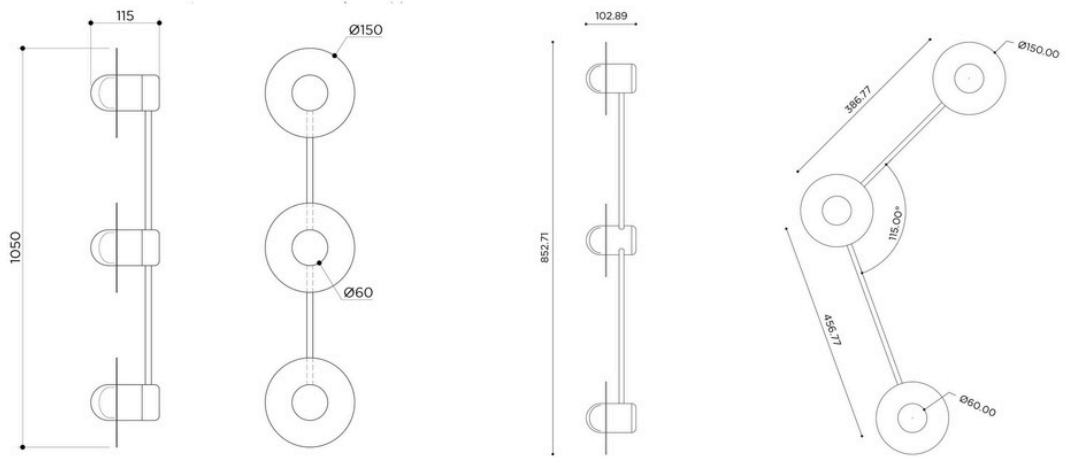

### Specifications

SKU: ALB.110

Typology: Wall lights

Materials: Brass, 3D printed PLA structure and optical lens.

Available in 15cm Ø and 22cm Ø

Socket: G9

Wattage: Max 5 W Only LED

Voltage: 220/240 V

Included bulb: 2 x 3 W or 4,5 W G9 Dimmable

Collection: 2018

Lead time: 4/8 weeks

Origin: Handcrafted in Mallorca, Spain

## Dimensions