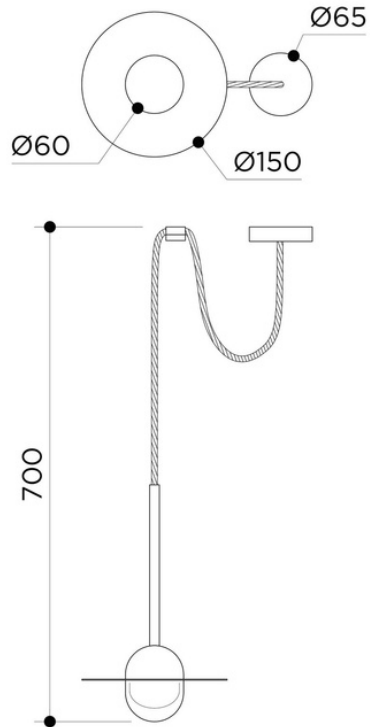

Modern Metier

Dimensions

Variations

METAL FINISHES

Polished Brass

Brushed Brass

PATINA

Brushed Aged Brass

Blackened Brass

PLATED

Polished Nickel

Brushed Nickel

POWDER COAT

Total Matte Black

Total Matte White

ALBA GLASS FINISHES

Clear

Frosted